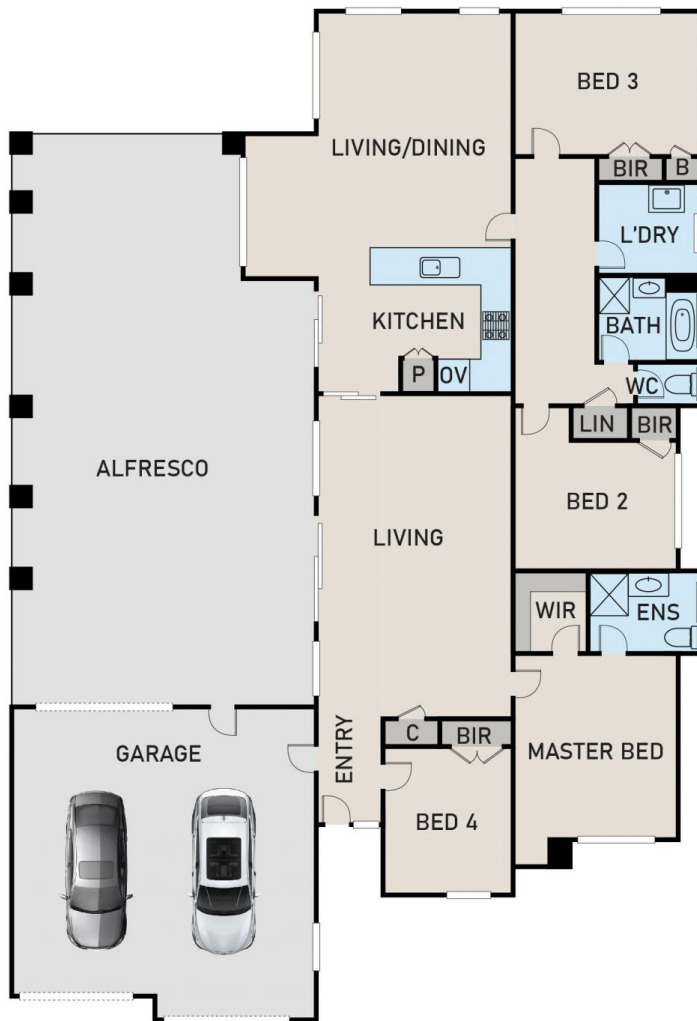

The kitchen is a chef's dream, boasting sleek cabinetry, premium appliances, and ample counter space for meal

[For full version visit the website](https://www.yere.com.au)

**Type** : House  
**Price** : \$ 885,000  
**Land Size** : 602 sqm  
**View** : <https://www.yere.com.au/sale/vic/south-east/berwick/residential/house/7994178>

## FLOOR PLAN

## SITE PLAN