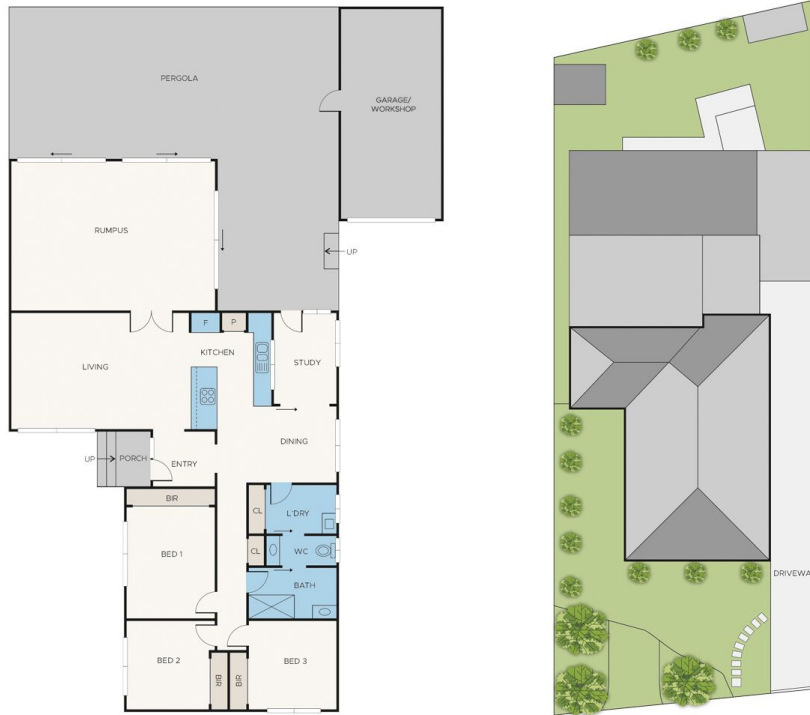

YE YOUR EXPERT

8 Drake Court, Hastings

Disclaimer: This floorplan is for illustration purposes only and no warranty is given to its accuracy. Purchasers are advised to carry out their investigations. Produced by www.reapixelphotography.com.au

RICK KOTHARI
0412 767 574
rick@yere.com.au

YE YOUR EXPERT

TRUSTED AGENT

YOUR LOCAL AND TRUSTED REAL ESTATE EXPERT

The advertisement features a circular portrait of Rick Kothari, a man with a beard and glasses wearing a dark suit and tie. To the right of the portrait, his name, phone number, and email address are listed in bold blue text. Below this is the 'YE YOUR EXPERT' logo in a dark blue banner. Underneath the logo is a 'TRUSTED AGENT' badge with three stars and the 'ralemagent' logo. At the bottom, the text 'YOUR LOCAL AND TRUSTED REAL ESTATE EXPERT' is displayed in a dark blue banner.