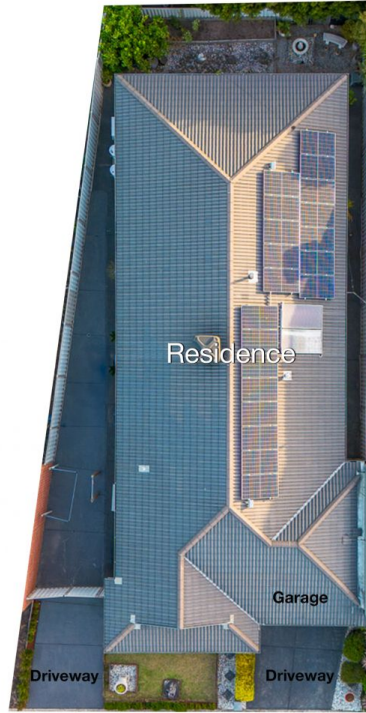

Site Plan

The floor plan is not to scale. Areas and dimensions are approximate and therefore plan should only be used for illustrative purposes