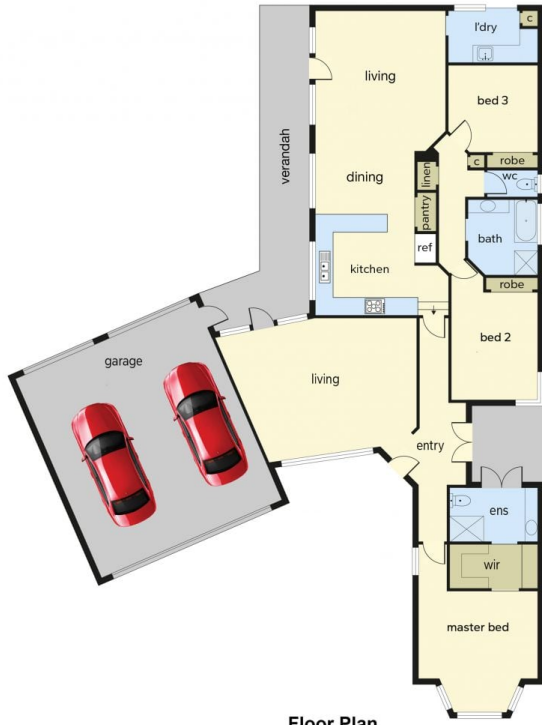

Set on a generous 705 sqm (approx.) block, this well-designed residence features three spacious bedrooms, including a master retreat complete with his & hers walk-in robe and full ensuite. The remaining two bedrooms are fitted with built-in robes and are serviced by a central bathroom with a relaxing bathtub-perfect for family living.

At the front of the home, a light-filled lounge provides a welcoming space to unwind, while the rear opens up to a

[For full version visit the website](https://www.yere.com.au/sale/vic/south-east/berwick/residential/house/8652476)

Type : House
Price : \$ 935,000
Land Size : 705 sqm
View : <https://www.yere.com.au/sale/vic/south-east/berwick/residential/house/8652476>

Rachhpal Singh
0430081021

Simon Chang
03 8578 5700

Floor Plan

Site Plan

The floor plan is not to scale. Areas and dimensions are approximate and therefore plan should only be used for illustrative purposes